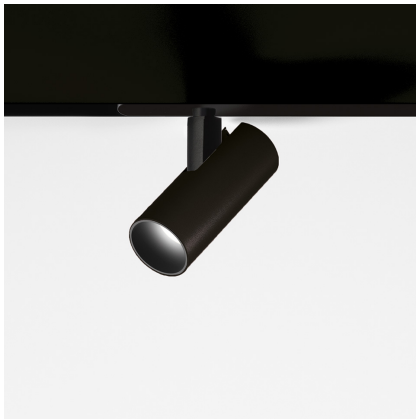

# Vector Magnetic 40 - 13° 4000K DALI Black

Carlotta de Bevilacqua

IP20   Dimmerable: 

## LUMINAIRE

- Watt: **10W**
- Delivered lumens output: **541lm**
- CCT: **4000K**
- Efficiency: **81%**
- Efficacy: **54.09lm/W**
- CRI: **90**
- Dimmable Typology: **Dali**

## DESCRIPTION

Four sizes with three different beam angles each (spot, flood, wide flood) obtained by means of refractive or hybrid optical units. Junction arm integrated in the spotlight's body to keep the barycentre aligned with the track and prevent any imbalance in possible suspension versions of the track. The junction allows 360° rotation and 90° tilting for maximum emission adjustment freedom.

## DIMENSIONS

- Height: **cm 12.7**
- Diameter: **cm 4**
- Base Length: **cm 24.8**
- Inclination: **-90+90**
- Rotation: **360°**
- Weight: **cm 0.3**