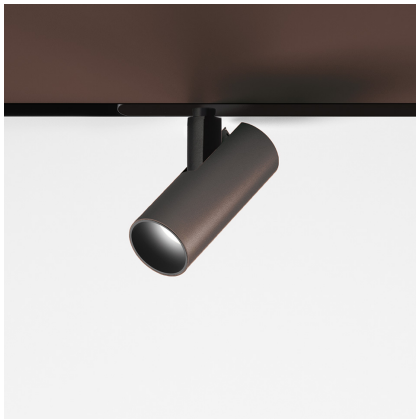

Vector Magnetic 40 - 13° 4000K DALI Brushed bronze

Carlotta de Bevilacqua

IP20   Dimmerable: 

LUMINAIRE

- Watt: **10W**
- Delivered lumens output: **541lm**
- CCT: **4000K**
- Efficiency: **81%**
- Efficacy: **54.09lm/W**
- CRI: **90**
- Dimmable Typology: **Dali**

Notes

For operation use only Artemide Power Supply kit.

DESCRIPTION

Four sizes with three different beam angles each (spot, flood, wide flood) obtained by means of refractive or hybrid optical units. Junction arm integrated in the spotlight's body to keep the barycentre aligned with the track and prevent any imbalance in possible suspension versions of the track. The junction allows 360° rotation and 90° tilting for maximum emission adjustment freedom.

PRODUCT CODE: AP05120

FEATURES

- Article Code: **AP05120**
- Colour: **Brushed Bronze**
- Installation: **ProjectorTrack**
- Series: **Architectural Indoor**
- Environment: **Indoor**
- design by: **Carlotta de Bevilacqua**

DIMENSIONS

- Height: **cm 12.7**
- Diameter: **cm 4**
- Base Length: **cm 24.8**
- Inclination: **-90+90**
- Rotation: **360°**
- Weight: **cm 0.3**

SOURCES INCLUDED

- Category: **Led**
- Number: **1**
- Watt: **10W**
- Color temperature (K): **4000K**
- Color Tolerance: **MacAdam 3SDCM**
- Service Life: **L70 (6K) 50000h**