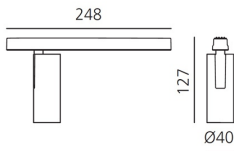

Vector Magnetic 40 - 13° 4000K DALI Brushed bronze

Carlotta de Bevilacqua

IP20   Dimmerable: 

LUMINAIRE

- Watt: **10W**
- Delivered lumens output: **541lm**
- CCT: **4000K**
- Efficiency: **81%**
- Efficacy: **54.09lm/W**
- CRI: **90**
- Dimmable Typology: **Dali**

Notes

For operation use only Artemide Power Supply kit.

DESCRIPTION

Four sizes with three different beam angles each (spot, flood, wide flood) obtained by means of refractive or hybrid optical units. Junction arm integrated in the spotlight's body to keep the barycentre aligned with the track and prevent any imbalance in possible suspension versions of the track. The junction allows 360° rotation and 90° tilting for maximum emission adjustment freedom.

DIMENSIONS

- Height: **cm 12.7**
- Diameter: **cm 4**
- Base Length: **cm 24.8**
- Inclination: **-90+90**
- Rotation: **360°**
- Weight: **cm 0.3**

SOURCES INCLUDED

- Category: **Led**
- Number: **1**
- Watt: **10W**
- Color temperature (K): **4000K**
- Color Tolerance: **MacAdam 3SDCM**
- Service Life: **L70 (6K) 50000h**