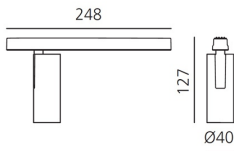

Vector Magnetic 40 - 13° 4000K DALI White

Carlotta de Bevilacqua

IP20   Dimmerable: 

LUMINAIRE

- Watt: **10W**
- Delivered lumens output: **541lm**
- CCT: **4000K**
- Efficiency: **81%**
- Efficacy: **54.09lm/W**
- CRI: **90**
- Dimmable Typology: **Dali**

Notes

For operation use only Artemide Power Supply kit.

DESCRIPTION

Four sizes with three different beam angles each (spot, flood, wide flood) obtained by means of refractive or hybrid optical units. Junction arm integrated in the spotlight's body to keep the barycentre aligned with the track and prevent any imbalance in possible suspension versions of the track. The junction allows 360° rotation and 90° tilting for maximum emission adjustment freedom.

DIMENSIONS

- Height: **cm 12.7**
- Diameter: **cm 4**
- Base Length: **cm 24.8**
- Inclination: **-90+90**
- Rotation: **360°**
- Weight: **cm 0.3**

SOURCES INCLUDED

- Category: **Led**
- Number: **1**
- Watt: **10W**
- Color temperature (K): **4000K**
- Color Tolerance: **MacAdam 3SDCM**
- Service Life: **L70 (6K) 50000h**