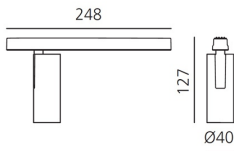

Vector Magnetic 40 - 20° 2700K DALI Black

Carlotta de Bevilacqua

IP20   Dimmerable: 

LUMINAIRE

- Watt: **10W**
- Delivered lumens output: **543lm**
- CCT: **2700K**
- Efficiency: **69%**
- Efficacy: **54.25lm/W**
- CRI: **90**
- Dimmable Typology: **Dali**

Notes

For operation use only Artemide Power Supply kit.

DESCRIPTION

Four sizes with three different beam angles each (spot, flood, wide flood) obtained by means of refractive or hybrid optical units. Junction arm integrated in the spotlight's body to keep the barycentre aligned with the track and prevent any imbalance in possible suspension versions of the track. The junction allows 360° rotation and 90° tilting for maximum emission adjustment freedom.

DIMENSIONS

- Height: **cm 12.7**
- Diameter: **cm 4**
- Base Length: **cm 24.8**
- Inclination: **-90+90**
- Rotation: **360°**
- Weight: **cm 0.3**

SOURCES INCLUDED

- Category: **Led**
- Number: **1**
- Watt: **10W**
- Color temperature (K): **2700K**
- CRI: **90**
- Color Tolerance: **MacAdam 3SDCM**
- Service Life: **L70 (6K) 50000h**