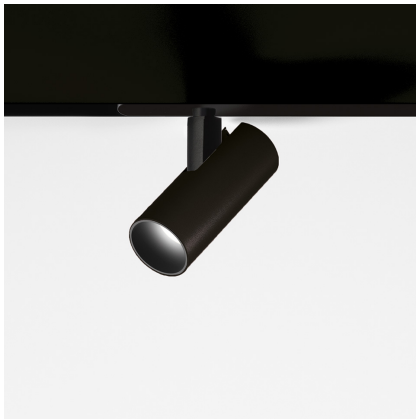

Vector Magnetic 40 - 20° 2700K DALI Black

Carlotta de Bevilacqua

IP20   Dimmerable: 

LUMINAIRE

- Watt: **10W**
- Delivered lumens output: **543lm**
- CCT: **2700K**
- Efficiency: **69%**
- Efficacy: **54.25lm/W**
- CRI: **90**
- Dimmable Typology: **Dali**

Notes

For operation use only Artemide Power Supply kit.

DESCRIPTION

Four sizes with three different beam angles each (spot, flood, wide flood) obtained by means of refractive or hybrid optical units. Junction arm integrated in the spotlight's body to keep the barycentre aligned with the track and prevent any imbalance in possible suspension versions of the track. The junction allows 360° rotation and 90° tilting for maximum emission adjustment freedom.

PRODUCT CODE: AP01204

FEATURES

- Article Code: **AP01204**
- Colour: **Black**
- Installation: **ProjectorTrack**
- Series: **Architectural Indoor**
- Environment: **Indoor**
- design by: **Carlotta de Bevilacqua**

DIMENSIONS

- Height: **cm 12.7**
- Diameter: **cm 4**
- Base Length: **cm 24.8**
- Inclination: **-90+90**
- Rotation: **360°**
- Weight: **cm 0.3**

SOURCES INCLUDED

- Category: **Led**
- Number: **1**
- Watt: **10W**
- Color temperature (K): **2700K**
- CRI: **90**
- Color Tolerance: **MacAdam 3SDCM**
- Service Life: **L70 (6K) 50000h**