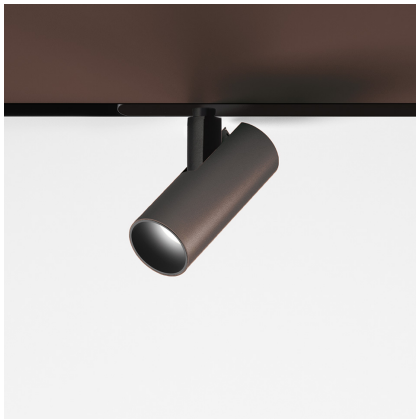

Vector Magnetic 40 - 20° 2700K DALI Brushed bronze

Carlotta de Bevilacqua

IP20   Dimmerable: 

LUMINAIRE

- Watt: **10W**
- Delivered lumens output: **543lm**
- CCT: **2700K**
- Efficiency: **69%**
- Efficacy: **54.25lm/W**
- CRI: **90**
- Dimmable Typology: **Dali**

Notes

For operation use only Artemide Power Supply kit.

DESCRIPTION

Four sizes with three different beam angles each (spot, flood, wide flood) obtained by means of refractive or hybrid optical units. Junction arm integrated in the spotlight's body to keep the barycentre aligned with the track and prevent any imbalance in possible suspension versions of the track. The junction allows 360° rotation and 90° tilting for maximum emission adjustment freedom.

PRODUCT CODE: AP01220

FEATURES

- Article Code: **AP01220**
- Colour: **Brushed Bronze**
- Installation: **ProjectorTrack**
- Series: **Architectural Indoor**
- Environment: **Indoor**
- design by: **Carlotta de Bevilacqua**

DIMENSIONS

- Height: **cm 12.7**
- Diameter: **cm 4**
- Base Length: **cm 24.8**
- Inclination: **-90+90**
- Rotation: **360°**
- Weight: **cm 0.3**

SOURCES INCLUDED

- Category: **Led**
- Number: **1**
- Watt: **10W**
- Color temperature (K): **2700K**
- CRI: **90**
- Color Tolerance: **MacAdam 3SDCM**
- Service Life: **L70 (6K) 50000h**