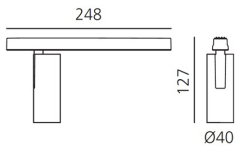

Vector Magnetic 40 - 20° 2700K DALI Brushed silver

Carlotta de Bevilacqua

IP20   Dimmerable: 

LUMINAIRE

- Watt: **10W**
- Delivered lumens output: **543lm**
- CCT: **2700K**
- Efficiency: **69%**
- Efficacy: **54.25lm/W**
- CRI: **90**
- Dimmable Typology: **Dali**

Notes

For operation use only Artemide Power Supply kit.

DESCRIPTION

Four sizes with three different beam angles each (spot, flood, wide flood) obtained by means of refractive or hybrid optical units. Junction arm integrated in the spotlight's body to keep the barycentre aligned with the track and prevent any imbalance in possible suspension versions of the track. The junction allows 360° rotation and 90° tilting for maximum emission adjustment freedom.

DIMENSIONS

- Height: **cm 12.7**
- Diameter: **cm 4**
- Base Length: **cm 24.8**
- Inclination: **-90+90**
- Rotation: **360°**
- Weight: **cm 0.3**

SOURCES INCLUDED

- Category: **Led**
- Number: **1**
- Watt: **10W**
- Color temperature (K): **2700K**
- CRI: **90**
- Color Tolerance: **MacAdam 3SDCM**
- Service Life: **L70 (6K) 50000h**