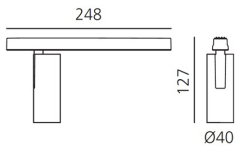

Vector Magnetic 40 - 20° 2700K DALI White

Carlotta de Bevilacqua

IP20   Dimmerable: 

LUMINAIRE

- Watt: **10W**
- Delivered lumens output: **543lm**
- CCT: **2700K**
- Efficiency: **69%**
- Efficacy: **54.25lm/W**
- CRI: **90**
- Dimmable Typology: **Dali**

Notes

For operation use only Artemide Power Supply kit.

DESCRIPTION

Four sizes with three different beam angles each (spot, flood, wide flood) obtained by means of refractive or hybrid optical units. Junction arm integrated in the spotlight's body to keep the barycentre aligned with the track and prevent any imbalance in possible suspension versions of the track. The junction allows 360° rotation and 90° tilting for maximum emission adjustment freedom.

DIMENSIONS

- Height: **cm 12.7**
- Diameter: **cm 4**
- Base Length: **cm 24.8**
- Inclination: **-90+90**
- Rotation: **360°**
- Weight: **cm 0.3**

SOURCES INCLUDED

- Category: **Led**
- Number: **1**
- Watt: **10W**
- Color temperature (K): **2700K**
- CRI: **90**
- Color Tolerance: **MacAdam 3SDCM**
- Service Life: **L70 (6K) 50000h**