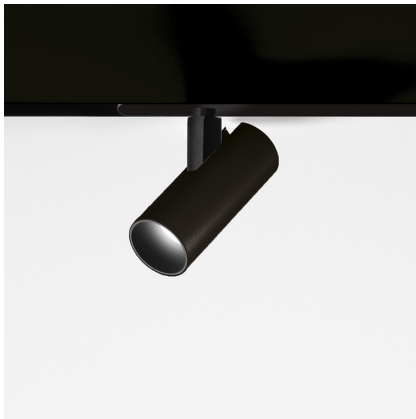

# Vector Magnetic 40 - 20° 3000K DALI Black

Carlotta de Bevilacqua

IP20   Dimmerable: 

## LUMINAIRE

- Watt: **10W**
- Delivered lumens output: **584lm**
- CCT: **3000K**
- Efficiency: **69%**
- Efficacy: **58.43lm/W**
- CRI: **90**
- Dimmable Typology: **Dali**

## DESCRIPTION

Four sizes with three different beam angles each (spot, flood, wide flood) obtained by means of refractive or hybrid optical units. Junction arm integrated in the spotlight's body to keep the barycentre aligned with the track and prevent any imbalance in possible suspension versions of the track. The junction allows 360° rotation and 90° tilting for maximum emission adjustment freedom.

## DIMENSIONS

- Height: **cm 12.7**
- Diameter: **cm 4**
- Base Length: **cm 24.8**
- Inclination: **-90+90**
- Rotation: **360°**
- Weight: **cm 0.3**