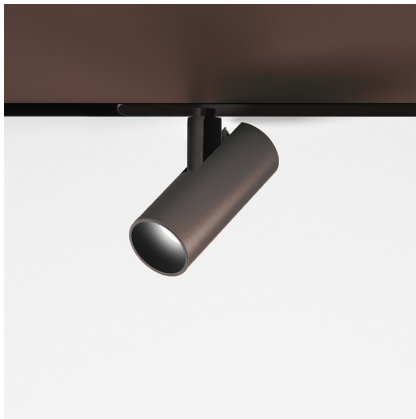

Vector Magnetic 40 - 20° 3000K DALI Brushed bronze

Carlotta de Bevilacqua

IP20   Dimmerable: 

LUMINAIRE

- Watt: **10W**
- Delivered lumens output: **584lm**
- CCT: **3000K**
- Efficiency: **69%**
- Efficacy: **58.43lm/W**
- CRI: **90**
- Dimmable Typology: **Dali**

Notes

For operation use only Artemide Power Supply kit.

DESCRIPTION

Four sizes with three different beam angles each (spot, flood, wide flood) obtained by means of refractive or hybrid optical units. Junction arm integrated in the spotlight's body to keep the barycentre aligned with the track and prevent any imbalance in possible suspension versions of the track. The junction allows 360° rotation and 90° tilting for maximum emission adjustment freedom.

PRODUCT CODE: AP00220

FEATURES

- Article Code: **AP00220**
- Colour: **Brushed Bronze**
- Installation: **Recessed**
- Series: **Architectural Indoor**
- Environment: **Indoor**
- design by: **Carlotta de Bevilacqua**

DIMENSIONS

- Height: **cm 12.7**
- Diameter: **cm 4**
- Base Length: **cm 24.8**
- Inclination: **-90+90**
- Rotation: **360°**
- Weight: **cm 0.3**

SOURCES INCLUDED

- Category: **Led**
- Number: **1**
- Watt: **10W**
- Color temperature (K): **3000K**
- CRI: **90**
- Color Tolerance: **MacAdam 3SDCM**
- Service Life: **L90 (10K) 60500h**