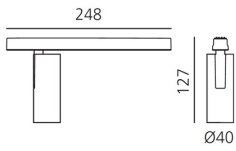

Vector Magnetic 40 - 20° 3000K DALI Brushed bronze

Carlotta de Bevilacqua

IP20   Dimmerable: 

LUMINAIRE

- Watt: **10W**
- Delivered lumens output: **584lm**
- CCT: **3000K**
- Efficiency: **69%**
- Efficacy: **58.43lm/W**
- CRI: **90**
- Dimmable Typology: **Dali**

Notes

For operation use only Artemide Power Supply kit.

DESCRIPTION

Four sizes with three different beam angles each (spot, flood, wide flood) obtained by means of refractive or hybrid optical units. Junction arm integrated in the spotlight's body to keep the barycentre aligned with the track and prevent any imbalance in possible suspension versions of the track. The junction allows 360° rotation and 90° tilting for maximum emission adjustment freedom.

DIMENSIONS

- Height: **cm 12.7**
- Diameter: **cm 4**
- Base Length: **cm 24.8**
- Inclination: **-90+90**
- Rotation: **360°**
- Weight: **cm 0.3**

SOURCES INCLUDED

- Category: **Led**
- Number: **1**
- Watt: **10W**
- Color temperature (K): **3000K**
- CRI: **90**
- Color Tolerance: **MacAdam 3SDCM**
- Service Life: **L90 (10K) 60500h**