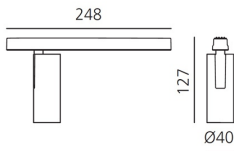

Vector Magnetic 40 - 20° 3000K DALI White

Carlotta de Bevilacqua

IP20   Dimmerable: 

LUMINAIRE

- Watt: **10W**
- Delivered lumens output: **584lm**
- CCT: **3000K**
- Efficiency: **69%**
- Efficacy: **58.43lm/W**
- CRI: **90**
- Dimmable Typology: **Dali**

Notes

For operation use only Artemide Power Supply kit.

DESCRIPTION

Four sizes with three different beam angles each (spot, flood, wide flood) obtained by means of refractive or hybrid optical units. Junction arm integrated in the spotlight's body to keep the barycentre aligned with the track and prevent any imbalance in possible suspension versions of the track. The junction allows 360° rotation and 90° tilting for maximum emission adjustment freedom.

DIMENSIONS

- Height: **cm 12.7**
- Diameter: **cm 4**
- Base Length: **cm 24.8**
- Inclination: **-90+90**
- Rotation: **360°**
- Weight: **cm 0.3**

SOURCES INCLUDED

- Category: **Led**
- Number: **1**
- Watt: **10W**
- Color temperature (K): **3000K**
- CRI: **90**
- Color Tolerance: **MacAdam 3SDCM**
- Service Life: **L90 (10K) 60500h**