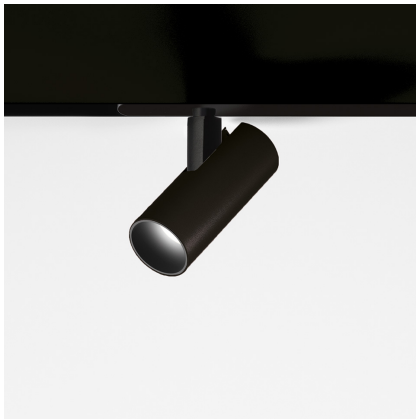

Vector Magnetic 40 - 20° 4000K DALI Black

Carlotta de Bevilacqua

IP20   Dimmerable: 

LUMINAIRE

- Watt: **10W**
- Delivered lumens output: **626lm**
- CCT: **4000K**
- Efficiency: **69%**
- Efficacy: **62.6lm/W**
- CRI: **90**
- Dimmable Typology: **Dali**

Notes

For operation use only Artemide Power Supply kit.

DESCRIPTION

Four sizes with three different beam angles each (spot, flood, wide flood) obtained by means of refractive or hybrid optical units. Junction arm integrated in the spotlight's body to keep the barycentre aligned with the track and prevent any imbalance in possible suspension versions of the track. The junction allows 360° rotation and 90° tilting for maximum emission adjustment freedom.

PRODUCT CODE: AP05204

FEATURES

- Article Code: **AP05204**
- Colour: **Black**
- Installation: **ProjectorTrack**
- Series: **Architectural Indoor**
- Environment: **Indoor**
- design by: **Carlotta de Bevilacqua**

DIMENSIONS

- Height: **cm 12.7**
- Diameter: **cm 4**
- Base Length: **cm 24.8**
- Inclination: **-90+90**
- Rotation: **360°**
- Weight: **cm 0.3**

SOURCES INCLUDED

- Category: **Led**
- Number: **1**
- Watt: **10W**
- Color temperature (K): **4000K**
- Color Tolerance: **MacAdam 3SDCM**
- Service Life: **L70 (6K) 50000h**