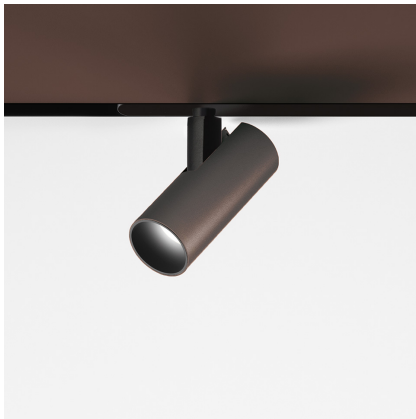

Vector Magnetic 40 - 20° 4000K DALI Brushed bronze

Carlotta de Bevilacqua

IP20   Dimmerable: 

LUMINAIRE

- Watt: **10W**
- Delivered lumens output: **626lm**
- CCT: **4000K**
- Efficiency: **69%**
- Efficacy: **62.6lm/W**
- CRI: **90**
- Dimmable Typology: **Dali**

Notes

For operation use only Artemide Power Supply kit.

DESCRIPTION

Four sizes with three different beam angles each (spot, flood, wide flood) obtained by means of refractive or hybrid optical units. Junction arm integrated in the spotlight's body to keep the barycentre aligned with the track and prevent any imbalance in possible suspension versions of the track. The junction allows 360° rotation and 90° tilting for maximum emission adjustment freedom.

PRODUCT CODE: AP05220

FEATURES

- Article Code: **AP05220**
- Colour: **Brushed Bronze**
- Installation: **ProjectorTrack**
- Series: **Architectural Indoor**
- Environment: **Indoor**
- design by: **Carlotta de Bevilacqua**

DIMENSIONS

- Height: **cm 12.7**
- Diameter: **cm 4**
- Base Length: **cm 24.8**
- Inclination: **-90+90**
- Rotation: **360°**
- Weight: **cm 0.3**

SOURCES INCLUDED

- Category: **Led**
- Number: **1**
- Watt: **10W**
- Color temperature (K): **4000K**
- Color Tolerance: **MacAdam 3SDCM**
- Service Life: **L70 (6K) 50000h**