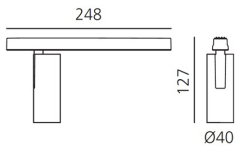

Vector Magnetic 40 - 20° 4000K DALI Brushed bronze

Carlotta de Bevilacqua

IP20   Dimmerable: 

LUMINAIRE

- Watt: **10W**
- Delivered lumens output: **626lm**
- CCT: **4000K**
- Efficiency: **69%**
- Efficacy: **62.6lm/W**
- CRI: **90**
- Dimmable Typology: **Dali**

Notes

For operation use only Artemide Power Supply kit.

DESCRIPTION

Four sizes with three different beam angles each (spot, flood, wide flood) obtained by means of refractive or hybrid optical units. Junction arm integrated in the spotlight's body to keep the barycentre aligned with the track and prevent any imbalance in possible suspension versions of the track. The junction allows 360° rotation and 90° tilting for maximum emission adjustment freedom.

DIMENSIONS

- Height: **cm 12.7**
- Diameter: **cm 4**
- Base Length: **cm 24.8**
- Inclination: **-90+90**
- Rotation: **360°**
- Weight: **cm 0.3**

SOURCES INCLUDED

- Category: **Led**
- Number: **1**
- Watt: **10W**
- Color temperature (K): **4000K**
- Color Tolerance: **MacAdam 3SDCM**
- Service Life: **L70 (6K) 50000h**