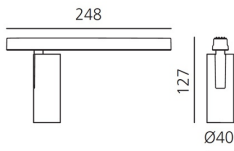

Vector Magnetic 40 - 20° 4000K DALI Brushed copper

Carlotta de Bevilacqua

IP20   Dimmerable: 

LUMINAIRE

- Watt: **10W**
- Delivered lumens output: **626lm**
- CCT: **4000K**
- Efficiency: **69%**
- Efficacy: **62.6lm/W**
- CRI: **90**
- Dimmable Typology: **Dali**

Notes

For operation use only Artemide Power Supply kit.

DESCRIPTION

Four sizes with three different beam angles each (spot, flood, wide flood) obtained by means of refractive or hybrid optical units. Junction arm integrated in the spotlight's body to keep the barycentre aligned with the track and prevent any imbalance in possible suspension versions of the track. The junction allows 360° rotation and 90° tilting for maximum emission adjustment freedom.

DIMENSIONS

- Height: **cm 12.7**
- Diameter: **cm 4**
- Base Length: **cm 24.8**
- Inclination: **-90+90**
- Rotation: **360°**
- Weight: **cm 0.3**

SOURCES INCLUDED

- Category: **Led**
- Number: **1**
- Watt: **10W**
- Color temperature (K): **4000K**
- Color Tolerance: **MacAdam 3SDCM**
- Service Life: **L70 (6K) 50000h**