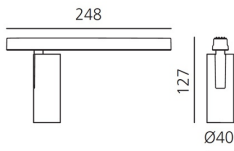

Vector Magnetic 40 - 20° 4000K DALI Brushed silver

Carlotta de Bevilacqua

IP20   Dimmerable: 

LUMINAIRE

- Watt: **10W**
- Delivered lumens output: **626lm**
- CCT: **4000K**
- Efficiency: **69%**
- Efficacy: **62.6lm/W**
- CRI: **90**
- Dimmable Typology: **Dali**

Notes

For operation use only Artemide Power Supply kit.

DESCRIPTION

Four sizes with three different beam angles each (spot, flood, wide flood) obtained by means of refractive or hybrid optical units. Junction arm integrated in the spotlight's body to keep the barycentre aligned with the track and prevent any imbalance in possible suspension versions of the track. The junction allows 360° rotation and 90° tilting for maximum emission adjustment freedom.

DIMENSIONS

- Height: **cm 12.7**
- Diameter: **cm 4**
- Base Length: **cm 24.8**
- Inclination: **-90+90**
- Rotation: **360°**
- Weight: **cm 0.3**

SOURCES INCLUDED

- Category: **Led**
- Number: **1**
- Watt: **10W**
- Color temperature (K): **4000K**
- Color Tolerance: **MacAdam 3SDCM**
- Service Life: **L70 (6K) 50000h**