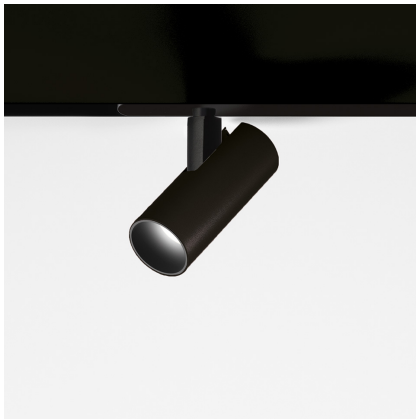

# Vector Magnetic 40 - 28° 2700K DALI Black

Carlotta de Bevilacqua

IP20   Dimmerable: 

## LUMINAIRE

- Watt: **10W**
- Delivered lumens output: **491lm**
- CCT: **2700K**
- Efficiency: **63%**
- Efficacy: **49.1lm/W**
- CRI: **90**
- Dimmable Typology: **Dali**

## DESCRIPTION

Four sizes with three different beam angles each (spot, flood, wide flood) obtained by means of refractive or hybrid optical units. Junction arm integrated in the spotlight's body to keep the barycentre aligned with the track and prevent any imbalance in possible suspension versions of the track. The junction allows 360° rotation and 90° tilting for maximum emission adjustment freedom.

## DIMENSIONS

- Height: **cm 12.7**
- Diameter: **cm 4**
- Base Length: **cm 24.8**
- Inclination: **-90+90**
- Rotation: **360°**
- Weight: **cm 0.3**