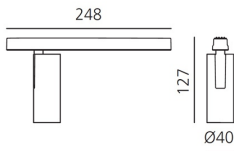

LUMINAIRE

- Watt: **10W**
- Delivered lumens output: **491lm**
- CCT: **2700K**
- Efficiency: **63%**
- Efficacy: **49.1lm/W**
- CRI: **90**
- Dimmable Typology: **Dali**

Notes

For operation use only Artemide Power Supply kit.

DESCRIPTION

Four sizes with three different beam angles each (spot, flood, wide flood) obtained by means of refractive or hybrid optical units. Junction arm integrated in the spotlight's body to keep the barycentre aligned with the track and prevent any imbalance in possible suspension versions of the track. The junction allows 360° rotation and 90° tilting for maximum emission adjustment freedom.

PRODUCT CODE: AP01304

FEATURES

- Article Code: **AP01304**
- Colour: **Black**
- Installation: **ProjectorTrack**
- Series: **Architectural Indoor**
- Environment: **Indoor**
- design by: **Carlotta de Bevilacqua**

DIMENSIONS

- Height: **cm 12.7**
- Diameter: **cm 4**
- Base Length: **cm 24.8**
- Inclination: **-90+90**
- Rotation: **360°**
- Weight: **cm 0.3**

SOURCES INCLUDED

- Category: **Led**
- Number: **1**
- Watt: **10W**
- Color temperature (K): **2700K**
- CRI: **90**
- Color Tolerance: **MacAdam 3SDCM**
- Service Life: **L70 (6K) 50000h**