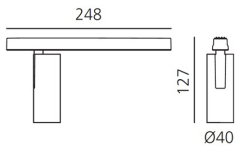

Vector Magnetic 40 - 28° 2700K DALI Brushed bronze

Carlotta de Bevilacqua

IP20   Dimmerable: 

LUMINAIRE

- Watt: **10W**
- Delivered lumens output: **491lm**
- CCT: **2700K**
- Efficiency: **63%**
- Efficacy: **49.1lm/W**
- CRI: **90**
- Dimmable Typology: **Dali**

Notes

For operation use only Artemide Power Supply kit.

DESCRIPTION

Four sizes with three different beam angles each (spot, flood, wide flood) obtained by means of refractive or hybrid optical units. Junction arm integrated in the spotlight's body to keep the barycentre aligned with the track and prevent any imbalance in possible suspension versions of the track. The junction allows 360° rotation and 90° tilting for maximum emission adjustment freedom.

DIMENSIONS

- Height: **cm 12.7**
- Diameter: **cm 4**
- Base Length: **cm 24.8**
- Inclination: **-90+90**
- Rotation: **360°**
- Weight: **cm 0.3**

SOURCES INCLUDED

- Category: **Led**
- Number: **1**
- Watt: **10W**
- Color temperature (K): **2700K**
- CRI: **90**
- Color Tolerance: **MacAdam 3SDCM**
- Service Life: **L70 (6K) 50000h**