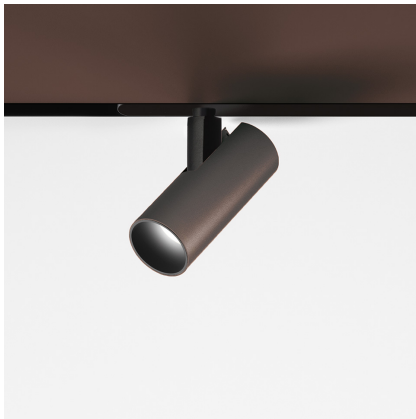

Vector Magnetic 40 - 28° 2700K DALI Brushed bronze

Carlotta de Bevilacqua

IP20   Dimmerable: 

LUMINAIRE

- Watt: **10W**
- Delivered lumens output: **491lm**
- CCT: **2700K**
- Efficiency: **63%**
- Efficacy: **49.1lm/W**
- CRI: **90**
- Dimmable Typology: **Dali**

Notes

For operation use only Artemide Power Supply kit.

DESCRIPTION

Four sizes with three different beam angles each (spot, flood, wide flood) obtained by means of refractive or hybrid optical units. Junction arm integrated in the spotlight's body to keep the barycentre aligned with the track and prevent any imbalance in possible suspension versions of the track. The junction allows 360° rotation and 90° tilting for maximum emission adjustment freedom.

PRODUCT CODE: AP01320

FEATURES

- Article Code: **AP01320**
- Colour: **Brushed Bronze**
- Installation: **ProjectorTrack**
- Series: **Architectural Indoor**
- Environment: **Indoor**
- design by: **Carlotta de Bevilacqua**

DIMENSIONS

- Height: **cm 12.7**
- Diameter: **cm 4**
- Base Length: **cm 24.8**
- Inclination: **-90+90**
- Rotation: **360°**
- Weight: **cm 0.3**

SOURCES INCLUDED

- Category: **Led**
- Number: **1**
- Watt: **10W**
- Color temperature (K): **2700K**
- CRI: **90**
- Color Tolerance: **MacAdam 3SDCM**
- Service Life: **L70 (6K) 50000h**