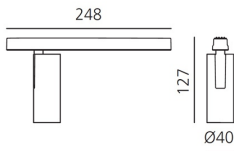

Vector Magnetic 40 - 28° 3000K DALI Black

Carlotta de Bevilacqua

IP20   Dimmerable: 

LUMINAIRE

- Watt: **10W**
- Delivered lumens output: **529lm**
- CCT: **3000K**
- Efficiency: **63%**
- Efficacy: **52.88lm/W**
- CRI: **90**
- Dimmable Typology: **Dali**

Notes

For operation use only Artemide Power Supply kit.

DESCRIPTION

Four sizes with three different beam angles each (spot, flood, wide flood) obtained by means of refractive or hybrid optical units. Junction arm integrated in the spotlight's body to keep the barycentre aligned with the track and prevent any imbalance in possible suspension versions of the track. The junction allows 360° rotation and 90° tilting for maximum emission adjustment freedom.

DIMENSIONS

- Height: **cm 12.7**
- Diameter: **cm 4**
- Base Length: **cm 24.8**
- Inclination: **-90+90**
- Rotation: **360°**
- Weight: **cm 0.3**

SOURCES INCLUDED

- Category: **Led**
- Number: **1**
- Watt: **10W**
- Color temperature (K): **3000K**
- CRI: **90**
- Color Tolerance: **MacAdam 3SDCM**
- Service Life: **L90 (10K) 60500h**