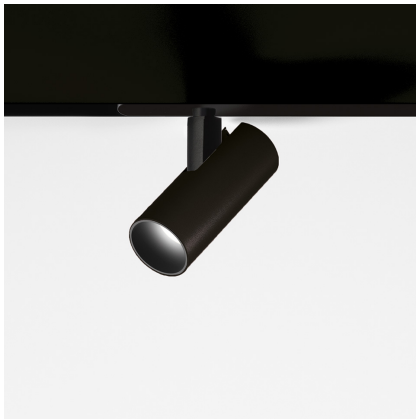

Vector Magnetic 40 - 28° 3000K DALI Black

Carlotta de Bevilacqua

IP20   Dimmerable: 

LUMINAIRE

- Watt: **10W**
- Delivered lumens output: **529lm**
- CCT: **3000K**
- Efficiency: **63%**
- Efficacy: **52.88lm/W**
- CRI: **90**
- Dimmable Typology: **Dali**

Notes

For operation use only Artemide Power Supply kit.

DESCRIPTION

Four sizes with three different beam angles each (spot, flood, wide flood) obtained by means of refractive or hybrid optical units. Junction arm integrated in the spotlight's body to keep the barycentre aligned with the track and prevent any imbalance in possible suspension versions of the track. The junction allows 360° rotation and 90° tilting for maximum emission adjustment freedom.

PRODUCT CODE: AP00304

FEATURES

- Article Code: **AP00304**
- Colour: **Black**
- Installation: **ProjectorTrack**
- Series: **Architectural Indoor**
- Environment: **Indoor**
- design by: **Carlotta de Bevilacqua**

DIMENSIONS

- Height: **cm 12.7**
- Diameter: **cm 4**
- Base Length: **cm 24.8**
- Inclination: **-90+90**
- Rotation: **360°**
- Weight: **cm 0.3**

SOURCES INCLUDED

- Category: **Led**
- Number: **1**
- Watt: **10W**
- Color temperature (K): **3000K**
- CRI: **90**
- Color Tolerance: **MacAdam 3SDCM**
- Service Life: **L90 (10K) 60500h**