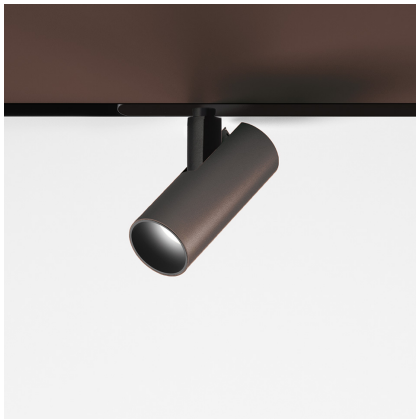

Vector Magnetic 40 - 28° 3000K DALI Brushed bronze

Carlotta de Bevilacqua

IP20   Dimmerable: 

LUMINAIRE

- Watt: **10W**
- Delivered lumens output: **529lm**
- CCT: **3000K**
- Efficiency: **63%**
- Efficacy: **52.88lm/W**
- CRI: **90**
- Dimmable Typology: **Dali**

Notes

For operation use only Artemide Power Supply kit.

DESCRIPTION

Four sizes with three different beam angles each (spot, flood, wide flood) obtained by means of refractive or hybrid optical units. Junction arm integrated in the spotlight's body to keep the barycentre aligned with the track and prevent any imbalance in possible suspension versions of the track. The junction allows 360° rotation and 90° tilting for maximum emission adjustment freedom.

PRODUCT CODE: AP00320

FEATURES

- Article Code: **AP00320**
- Colour: **Brushed Bronze**
- Installation: **Recessed**
- Series: **Architectural Indoor**
- Environment: **Indoor**
- design by: **Carlotta de Bevilacqua**

DIMENSIONS

- Height: **cm 12.7**
- Diameter: **cm 4**
- Base Length: **cm 24.8**
- Inclination: **-90+90**
- Rotation: **360°**
- Weight: **cm 0.3**

SOURCES INCLUDED

- Category: **Led**
- Number: **1**
- Watt: **10W**
- Color temperature (K): **3000K**
- CRI: **90**
- Color Tolerance: **MacAdam 3SDCM**
- Service Life: **L90 (10K) 60500h**