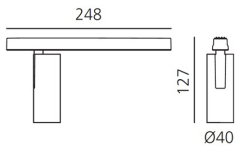

Vector Magnetic 40 - 28° 3000K DALI Brushed silver

Carlotta de Bevilacqua

IP20   Dimmerable: 

LUMINAIRE

- Watt: **10W**
- Delivered lumens output: **529lm**
- CCT: **3000K**
- Efficiency: **63%**
- Efficacy: **52.88lm/W**
- CRI: **90**
- Dimmable Typology: **Dali**

Notes

For operation use only Artemide Power Supply kit.

DESCRIPTION

Four sizes with three different beam angles each (spot, flood, wide flood) obtained by means of refractive or hybrid optical units. Junction arm integrated in the spotlight's body to keep the barycentre aligned with the track and prevent any imbalance in possible suspension versions of the track. The junction allows 360° rotation and 90° tilting for maximum emission adjustment freedom.

DIMENSIONS

- Height: **cm 12.7**
- Diameter: **cm 4**
- Base Length: **cm 24.8**
- Inclination: **-90+90**
- Rotation: **360°**
- Weight: **cm 0.3**

SOURCES INCLUDED

- Category: **Led**
- Number: **1**
- Watt: **10W**
- Color temperature (K): **3000K**
- CRI: **90**
- Color Tolerance: **MacAdam 3SDCM**
- Service Life: **L90 (10K) 60500h**