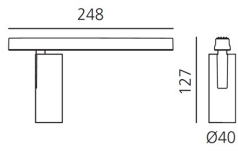

Vector Magnetic 40 - 28° 3000K DALI White

Carlotta de Bevilacqua

IP20   Dimmerable: 

LUMINAIRE

- Watt: **10W**
- Delivered lumens output: **529lm**
- CCT: **3000K**
- Efficiency: **63%**
- Efficacy: **52.88lm/W**
- CRI: **90**
- Dimmable Typology: **Dali**

Notes

For operation use only Artemide Power Supply kit.

DESCRIPTION

Four sizes with three different beam angles each (spot, flood, wide flood) obtained by means of refractive or hybrid optical units. Junction arm integrated in the spotlight's body to keep the barycentre aligned with the track and prevent any imbalance in possible suspension versions of the track. The junction allows 360° rotation and 90° tilting for maximum emission adjustment freedom.

DIMENSIONS

- Height: **cm 12.7**
- Diameter: **cm 4**
- Base Length: **cm 24.8**
- Inclination: **-90+90**
- Rotation: **360°**
- Weight: **cm 0.3**

SOURCES INCLUDED

- Category: **Led**
- Number: **1**
- Watt: **10W**
- Color temperature (K): **3000K**
- CRI: **90**
- Color Tolerance: **MacAdam 3SDCM**
- Service Life: **L90 (10K) 60500h**