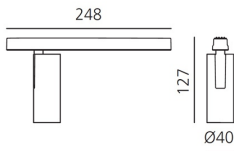

Vector Magnetic 40 - 28° 4000K DALI Black

Carlotta de Bevilacqua

IP20   Dimmerable: 

LUMINAIRE

- Watt: **10W**
- Delivered lumens output: **566lm**
- CCT: **4000K**
- Efficiency: **63%**
- Efficacy: **56.65lm/W**
- CRI: **90**
- Dimmable Typology: **Dali**

Notes

For operation use only Artemide Power Supply kit.

DESCRIPTION

Four sizes with three different beam angles each (spot, flood, wide flood) obtained by means of refractive or hybrid optical units. Junction arm integrated in the spotlight's body to keep the barycentre aligned with the track and prevent any imbalance in possible suspension versions of the track. The junction allows 360° rotation and 90° tilting for maximum emission adjustment freedom.

DIMENSIONS

- Height: **cm 12.7**
- Diameter: **cm 4**
- Base Length: **cm 24.8**
- Inclination: **-90+90**
- Rotation: **360°**
- Weight: **cm 0.3**

SOURCES INCLUDED

- Category: **Led**
- Number: **1**
- Watt: **10W**
- Color temperature (K): **4000K**
- Color Tolerance: **MacAdam 3SDCM**
- Service Life: **L70 (6K) 50000h**