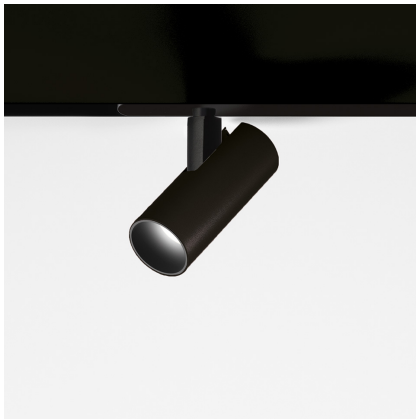

Vector Magnetic 40 - 28° 4000K DALI Black

Carlotta de Bevilacqua

IP20   Dimmerable: 

LUMINAIRE

- Watt: **10W**
- Delivered lumens output: **566lm**
- CCT: **4000K**
- Efficiency: **63%**
- Efficacy: **56.65lm/W**
- CRI: **90**
- Dimmable Typology: **Dali**

Notes

For operation use only Artemide Power Supply kit.

DESCRIPTION

Four sizes with three different beam angles each (spot, flood, wide flood) obtained by means of refractive or hybrid optical units. Junction arm integrated in the spotlight's body to keep the barycentre aligned with the track and prevent any imbalance in possible suspension versions of the track. The junction allows 360° rotation and 90° tilting for maximum emission adjustment freedom.

PRODUCT CODE: AP05304

FEATURES

- Article Code: **AP05304**
- Colour: **Black**
- Installation: **ProjectorTrack**
- Series: **Architectural Indoor**
- Environment: **Indoor**
- design by: **Carlotta de Bevilacqua**

DIMENSIONS

- Height: **cm 12.7**
- Diameter: **cm 4**
- Base Length: **cm 24.8**
- Inclination: **-90+90**
- Rotation: **360°**
- Weight: **cm 0.3**

SOURCES INCLUDED

- Category: **Led**
- Number: **1**
- Watt: **10W**
- Color temperature (K): **4000K**
- Color Tolerance: **MacAdam 3SDCM**
- Service Life: **L70 (6K) 50000h**