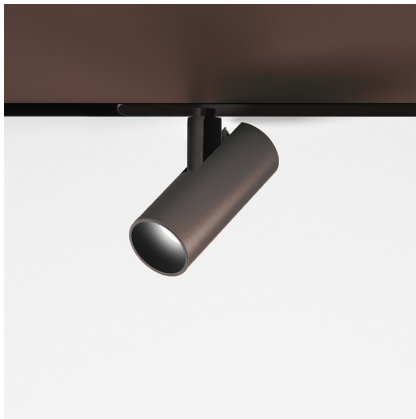

# Vector Magnetic 40 - 28° 4000K DALI Brushed bronze

Carlotta de Bevilacqua

IP20   Dimmerable: 

## DESCRIPTION

Four sizes with three different beam angles each (spot, flood, wide flood) obtained by means of refractive or hybrid optical units. Junction arm integrated in the spotlight's body to keep the barycentre aligned with the track and prevent any imbalance in possible suspension versions of the track. The junction allows 360° rotation and 90° tilting for maximum emission adjustment freedom.

## DIMENSIONS

- Height: **cm 12.7**
- Diameter: **cm 4**
- Base Length: **cm 24.8**
- Inclination: **-90+90**
- Rotation: **360°**
- Weight: **cm 0.3**