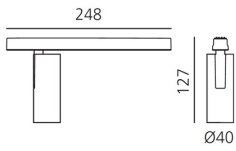

LUMINAIRE

- Watt: **10W**
- Delivered lumens output: **566lm**
- CCT: **4000K**
- Efficiency: **63%**
- Efficacy: **56.65lm/W**
- CRI: **90**
- Dimmable Typology: **Dali**

Notes

For operation use only Artemide Power Supply kit.

DESCRIPTION

Four sizes with three different beam angles each (spot, flood, wide flood) obtained by means of refractive or hybrid optical units. Junction arm integrated in the spotlight's body to keep the barycentre aligned with the track and prevent any imbalance in possible suspension versions of the track. The junction allows 360° rotation and 90° tilting for maximum emission adjustment freedom.

PRODUCT CODE: AP05320

FEATURES

- Article Code: **AP05320**
- Colour: **Brushed Bronze**
- Installation: **ProjectorTrack**
- Series: **Architectural Indoor**
- Environment: **Indoor**
- design by: **Carlotta de Bevilacqua**

DIMENSIONS

- Height: **cm 12.7**
- Diameter: **cm 4**
- Base Length: **cm 24.8**
- Inclination: **-90+90**
- Rotation: **360°**
- Weight: **cm 0.3**

SOURCES INCLUDED

- Category: **Led**
- Number: **1**
- Watt: **10W**
- Color temperature (K): **4000K**
- Color Tolerance: **MacAdam 3SDCM**
- Service Life: **L70 (6K) 50000h**