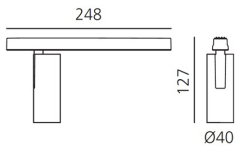

Vector Magnetic 40 - 28° 4000K DALI Brushed silver

Carlotta de Bevilacqua

IP20   Dimmerable: 

LUMINAIRE

- Watt: **10W**
- Delivered lumens output: **566lm**
- CCT: **4000K**
- Efficiency: **63%**
- Efficacy: **56.65lm/W**
- CRI: **90**
- Dimmable Typology: **Dali**

Notes

For operation use only Artemide Power Supply kit.

DESCRIPTION

Four sizes with three different beam angles each (spot, flood, wide flood) obtained by means of refractive or hybrid optical units. Junction arm integrated in the spotlight's body to keep the barycentre aligned with the track and prevent any imbalance in possible suspension versions of the track. The junction allows 360° rotation and 90° tilting for maximum emission adjustment freedom.

DIMENSIONS

- Height: **cm 12.7**
- Diameter: **cm 4**
- Base Length: **cm 24.8**
- Inclination: **-90+90**
- Rotation: **360°**
- Weight: **cm 0.3**

SOURCES INCLUDED

- Category: **Led**
- Number: **1**
- Watt: **10W**
- Color temperature (K): **4000K**
- Color Tolerance: **MacAdam 3SDCM**
- Service Life: **L70 (6K) 50000h**