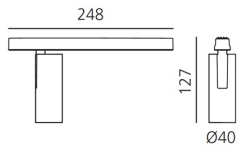

Vector Magnetic 40 - 28° 4000K DALI White

Carlotta de Bevilacqua

IP20   Dimmerable: 

LUMINAIRE

- Watt: **10W**
- Delivered lumens output: **566lm**
- CCT: **4000K**
- Efficiency: **63%**
- Efficacy: **56.65lm/W**
- CRI: **90**
- Dimmable Typology: **Dali**

Notes

For operation use only Artemide Power Supply kit.

DESCRIPTION

Four sizes with three different beam angles each (spot, flood, wide flood) obtained by means of refractive or hybrid optical units. Junction arm integrated in the spotlight's body to keep the barycentre aligned with the track and prevent any imbalance in possible suspension versions of the track. The junction allows 360° rotation and 90° tilting for maximum emission adjustment freedom.

DIMENSIONS

- Height: **cm 12.7**
- Diameter: **cm 4**
- Base Length: **cm 24.8**
- Inclination: **-90+90**
- Rotation: **360°**
- Weight: **cm 0.3**

SOURCES INCLUDED

- Category: **Led**
- Number: **1**
- Watt: **10W**
- Color temperature (K): **4000K**
- Color Tolerance: **MacAdam 3SDCM**
- Service Life: **L70 (6K) 50000h**