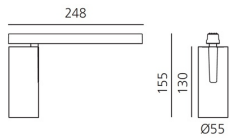

Vector Magnetic 55 - 16° 2700K DALI Black

Carlotta de Bevilacqua

IP20   Dimmerable: 

LUMINAIRE

- Watt: **26W**
- Delivered lumens output: **1434lm**
- CCT: **2700K**
- Efficiency: **64%**
- Efficacy: **55.14lm/W**
- CRI: **90**
- Dimmable Typology: **Dali**

Notes

For operation use only Artemide Power Supply kit.

DESCRIPTION

Four sizes with three different beam angles each (spot, flood, wide flood) obtained by means of refractive or hybrid optical units. Junction arm integrated in the spotlight's body to keep the barycentre aligned with the track and prevent any imbalance in possible suspension versions of the track. The junction allows 360° rotation and 90° tilting for maximum emission adjustment freedom.

DIMENSIONS

- Height: **cm 15.5**
- Diameter: **cm 5.5**
- Base Length: **cm 24.8**
- Inclination: **-90+90**
- Rotation: **360°**
- Weight: **cm 0.5**

SOURCES INCLUDED

- Category: **Led**
- Number: **1**
- Watt: **26W**
- Color temperature (K): **2700K**
- CRI: **90**
- Color Tolerance: **MacAdam 3SDCM**
- Service Life: **L70 (6K) 50000h**