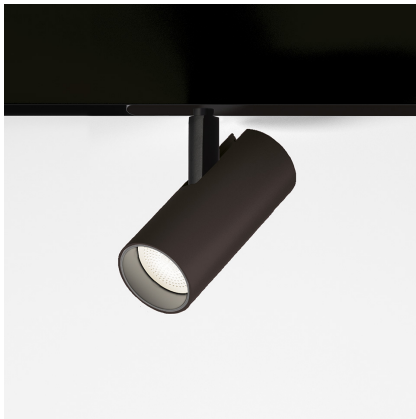

Vector Magnetic 55 - 16° 2700K DALI Black

Carlotta de Bevilacqua

IP20   Dimmerable: 

LUMINAIRE

- Watt: **26W**
- Delivered lumens output: **1434lm**
- CCT: **2700K**
- Efficiency: **64%**
- Efficacy: **55.14lm/W**
- CRI: **90**
- Dimmable Typology: **Dali**

Notes

For operation use only Artemide Power Supply kit.

DESCRIPTION

Four sizes with three different beam angles each (spot, flood, wide flood) obtained by means of refractive or hybrid optical units. Junction arm integrated in the spotlight's body to keep the barycentre aligned with the track and prevent any imbalance in possible suspension versions of the track. The junction allows 360° rotation and 90° tilting for maximum emission adjustment freedom.

PRODUCT CODE: AP11104

FEATURES

- Article Code: **AP11104**
- Colour: **Black**
- Installation: **ProjectorTrack**
- Series: **Architectural Indoor**
- Environment: **Indoor**
- design by: **Carlotta de Bevilacqua**

DIMENSIONS

- Height: **cm 15.5**
- Diameter: **cm 5.5**
- Base Length: **cm 24.8**
- Inclination: **-90+90**
- Rotation: **360°**
- Weight: **cm 0.5**

SOURCES INCLUDED

- Category: **Led**
- Number: **1**
- Watt: **26W**
- Color temperature (K): **2700K**
- CRI: **90**
- Color Tolerance: **MacAdam 3SDCM**
- Service Life: **L70 (6K) 50000h**