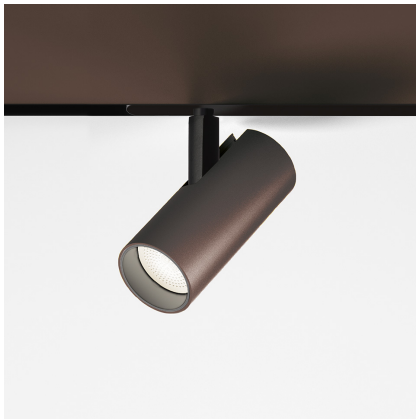

Vector Magnetic 55 - 16° 2700K DALI Brushed bronze

Carlotta de Bevilacqua

IP20   Dimmerable: 

LUMINAIRE

- Watt: **26W**
- Delivered lumens output: **1434lm**
- CCT: **2700K**
- Efficiency: **64%**
- Efficacy: **55.14lm/W**
- CRI: **90**
- Dimmable Typology: **Dali**

Notes

For operation use only Artemide Power Supply kit.

DESCRIPTION

Four sizes with three different beam angles each (spot, flood, wide flood) obtained by means of refractive or hybrid optical units. Junction arm integrated in the spotlight's body to keep the barycentre aligned with the track and prevent any imbalance in possible suspension versions of the track. The junction allows 360° rotation and 90° tilting for maximum emission adjustment freedom.

PRODUCT CODE: AP11120

FEATURES

- Article Code: **AP11120**
- Colour: **Brushed Bronze**
- Installation: **ProjectorTrack**
- Series: **Architectural Indoor**
- Environment: **Indoor**
- design by: **Carlotta de Bevilacqua**

DIMENSIONS

- Height: **cm 15.5**
- Diameter: **cm 5.5**
- Base Length: **cm 24.8**
- Inclination: **-90+90**
- Rotation: **360°**
- Weight: **cm 0.5**

SOURCES INCLUDED

- Category: **Led**
- Number: **1**
- Watt: **26W**
- Color temperature (K): **2700K**
- CRI: **90**
- Color Tolerance: **MacAdam 3SDCM**
- Service Life: **L70 (6K) 50000h**