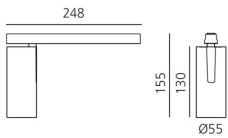

Vector Magnetic 55 - 16° 2700K DALI Brushed silver

Carlotta de Bevilacqua

IP20   Dimmerable: 

LUMINAIRE

- Watt: **26W**
- Delivered lumens output: **1434lm**
- CCT: **2700K**
- Efficiency: **64%**
- Efficacy: **55.14lm/W**
- CRI: **90**
- Dimmable Typology: **Dali**

Notes

For operation use only Artemide Power Supply kit.

DESCRIPTION

Four sizes with three different beam angles each (spot, flood, wide flood) obtained by means of refractive or hybrid optical units. Junction arm integrated in the spotlight's body to keep the barycentre aligned with the track and prevent any imbalance in possible suspension versions of the track. The junction allows 360° rotation and 90° tilting for maximum emission adjustment freedom.

DIMENSIONS

- Height: **cm 15.5**
- Diameter: **cm 5.5**
- Base Length: **cm 24.8**
- Inclination: **-90+90**
- Rotation: **360°**
- Weight: **cm 0.5**

SOURCES INCLUDED

- Category: **Led**
- Number: **1**
- Watt: **26W**
- Color temperature (K): **2700K**
- CRI: **90**
- Color Tolerance: **MacAdam 3SDCM**
- Service Life: **L70 (6K) 50000h**