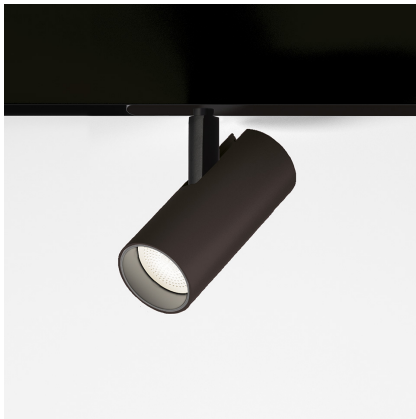

Vector Magnetic 55 - 16° 3000K DALI Black

Carlotta de Bevilacqua

IP20   Dimmerable: 

LUMINAIRE

- Watt: **26W**
- Delivered lumens output: **1492lm**
- CCT: **3000K**
- Efficiency: **64%**
- Efficacy: **57.4lm/W**
- CRI: **90**
- Dimmable Typology: **Dali**

Notes

For operation use only Artemide Power Supply kit.

DESCRIPTION

Four sizes with three different beam angles each (spot, flood, wide flood) obtained by means of refractive or hybrid optical units. Junction arm integrated in the spotlight's body to keep the barycentre aligned with the track and prevent any imbalance in possible suspension versions of the track. The junction allows 360° rotation and 90° tilting for maximum emission adjustment freedom.

PRODUCT CODE: AP10104

FEATURES

- Article Code: **AP10104**
- Colour: **Black**
- Installation: **ProjectorTrack**
- Series: **Architectural Indoor**
- Environment: **Indoor**
- design by: **Carlotta de Bevilacqua**

DIMENSIONS

- Height: **cm 15.5**
- Diameter: **cm 5.5**
- Base Length: **cm 24.8**
- Inclination: **-90+90**
- Rotation: **360°**
- Weight: **cm 0.5**

SOURCES INCLUDED

- Category: **Led**
- Number: **1**
- Watt: **26W**
- Color temperature (K): **3000K**
- CRI: **90**
- Color Tolerance: **MacAdam 3SDCM**
- Service Life: **L70 (6K) 50000h**