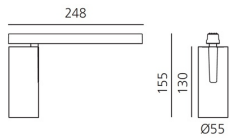

Vector Magnetic 55 - 16° 3000K DALI Brushed bronze

Carlotta de Bevilacqua

IP20   Dimmerable: 

LUMINAIRE

- Watt: **26W**
- Delivered lumens output: **1492lm**
- CCT: **3000K**
- Efficiency: **64%**
- Efficacy: **57.4lm/W**
- CRI: **90**
- Dimmable Typology: **Dali**

Notes

For operation use only Artemide Power Supply kit.

DESCRIPTION

Four sizes with three different beam angles each (spot, flood, wide flood) obtained by means of refractive or hybrid optical units. Junction arm integrated in the spotlight's body to keep the barycentre aligned with the track and prevent any imbalance in possible suspension versions of the track. The junction allows 360° rotation and 90° tilting for maximum emission adjustment freedom.

DIMENSIONS

- Height: **cm 15.5**
- Diameter: **cm 5.5**
- Base Length: **cm 24.8**
- Inclination: **-90+90**
- Rotation: **360°**
- Weight: **cm 0.5**

SOURCES INCLUDED

- Category: **Led**
- Number: **1**
- Watt: **26W**
- Color temperature (K): **3000K**
- CRI: **90**
- Color Tolerance: **MacAdam 3SDCM**
- Service Life: **L70 (6K) 50000h**