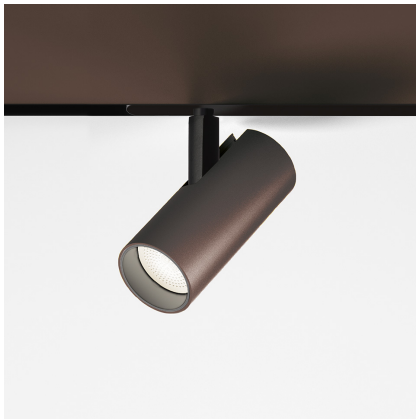

Vector Magnetic 55 - 16° 3000K DALI Brushed bronze

Carlotta de Bevilacqua

IP20   Dimmerable: 

LUMINAIRE

- Watt: **26W**
- Delivered lumens output: **1492lm**
- CCT: **3000K**
- Efficiency: **64%**
- Efficacy: **57.4lm/W**
- CRI: **90**
- Dimmable Typology: **Dali**

Notes

For operation use only Artemide Power Supply kit.

DESCRIPTION

Four sizes with three different beam angles each (spot, flood, wide flood) obtained by means of refractive or hybrid optical units. Junction arm integrated in the spotlight's body to keep the barycentre aligned with the track and prevent any imbalance in possible suspension versions of the track. The junction allows 360° rotation and 90° tilting for maximum emission adjustment freedom.

PRODUCT CODE: AP10120

FEATURES

- Article Code: **AP10120**
- Colour: **Brushed Bronze**
- Installation: **Recessed**
- Series: **Architectural Indoor**
- Environment: **Indoor**
- design by: **Carlotta de Bevilacqua**

DIMENSIONS

- Height: **cm 15.5**
- Diameter: **cm 5.5**
- Base Length: **cm 24.8**
- Inclination: **-90+90**
- Rotation: **360°**
- Weight: **cm 0.5**

SOURCES INCLUDED

- Category: **Led**
- Number: **1**
- Watt: **26W**
- Color temperature (K): **3000K**
- CRI: **90**
- Color Tolerance: **MacAdam 3SDCM**
- Service Life: **L70 (6K) 50000h**