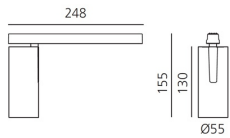

Vector Magnetic 55 - 16° 3000K DALI White

Carlotta de Bevilacqua

IP20   Dimmerable: 

LUMINAIRE

- Watt: **26W**
- Delivered lumens output: **1492lm**
- CCT: **3000K**
- Efficiency: **64%**
- Efficacy: **57.4lm/W**
- CRI: **90**
- Dimmable Typology: **Dali**

Notes

For operation use only Artemide Power Supply kit.

DESCRIPTION

Four sizes with three different beam angles each (spot, flood, wide flood) obtained by means of refractive or hybrid optical units. Junction arm integrated in the spotlight's body to keep the barycentre aligned with the track and prevent any imbalance in possible suspension versions of the track. The junction allows 360° rotation and 90° tilting for maximum emission adjustment freedom.

DIMENSIONS

- Height: **cm 15.5**
- Diameter: **cm 5.5**
- Base Length: **cm 24.8**
- Inclination: **-90+90**
- Rotation: **360°**
- Weight: **cm 0.5**

SOURCES INCLUDED

- Category: **Led**
- Number: **1**
- Watt: **26W**
- Color temperature (K): **3000K**
- CRI: **90**
- Color Tolerance: **MacAdam 3SDCM**
- Service Life: **L70 (6K) 50000h**