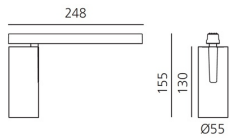

Vector Magnetic 55 - 16° 4000K DALI Black

Carlotta de Bevilacqua

IP20   Dimmerable: 

LUMINAIRE

- Watt: **26W**
- Delivered lumens output: **1516lm**
- CCT: **4000K**
- Efficiency: **64%**
- Efficacy: **58.3lm/W**
- CRI: **90**
- Dimmable Typology: **Dali**

Notes

For operation use only Artemide Power Supply kit.

DESCRIPTION

Four sizes with three different beam angles each (spot, flood, wide flood) obtained by means of refractive or hybrid optical units. Junction arm integrated in the spotlight's body to keep the barycentre aligned with the track and prevent any imbalance in possible suspension versions of the track. The junction allows 360° rotation and 90° tilting for maximum emission adjustment freedom.

DIMENSIONS

- Height: **cm 15.5**
- Diameter: **cm 5.5**
- Base Length: **cm 24.8**
- Inclination: **-90+90**
- Rotation: **360°**
- Weight: **cm 0.5**

SOURCES INCLUDED

- Category: **Led**
- Number: **1**
- Watt: **26W**
- Color temperature (K): **4000K**
- CRI: **90**
- Color Tolerance: **MacAdam 3SDCM**
- Service Life: **L70 (6K) 50000h**