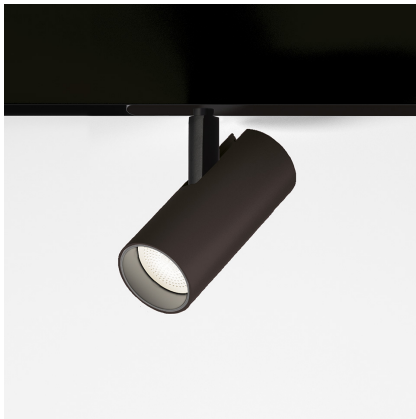

Vector Magnetic 55 - 16° 4000K DALI Black

Carlotta de Bevilacqua

IP20   Dimmerable: 

LUMINAIRE

- Watt: **26W**
- Delivered lumens output: **1516lm**
- CCT: **4000K**
- Efficiency: **64%**
- Efficacy: **58.3lm/W**
- CRI: **90**
- Dimmable Typology: **Dali**

Notes

For operation use only Artemide Power Supply kit.

DESCRIPTION

Four sizes with three different beam angles each (spot, flood, wide flood) obtained by means of refractive or hybrid optical units. Junction arm integrated in the spotlight's body to keep the barycentre aligned with the track and prevent any imbalance in possible suspension versions of the track. The junction allows 360° rotation and 90° tilting for maximum emission adjustment freedom.

PRODUCT CODE: AP15104

FEATURES

- Article Code: **AP15104**
- Colour: **Black**
- Installation: **ProjectorTrack**
- Series: **Architectural Indoor**
- Environment: **Indoor**
- design by: **Carlotta de Bevilacqua**

DIMENSIONS

- Height: **cm 15.5**
- Diameter: **cm 5.5**
- Base Length: **cm 24.8**
- Inclination: **-90+90**
- Rotation: **360°**
- Weight: **cm 0.5**

SOURCES INCLUDED

- Category: **Led**
- Number: **1**
- Watt: **26W**
- Color temperature (K): **4000K**
- CRI: **90**
- Color Tolerance: **MacAdam 3SDCM**
- Service Life: **L70 (6K) 50000h**