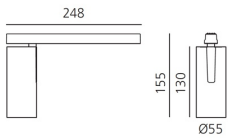

LUMINAIRE

- Watt: **26W**
- Delivered lumens output: **1516lm**
- CCT: **4000K**
- Efficiency: **64%**
- Efficacy: **58.3lm/W**
- CRI: **90**
- Dimmable Typology: **Dali**

Notes

For operation use only Artemide Power Supply kit.

DESCRIPTION

Four sizes with three different beam angles each (spot, flood, wide flood) obtained by means of refractive or hybrid optical units. Junction arm integrated in the spotlight's body to keep the barycentre aligned with the track and prevent any imbalance in possible suspension versions of the track. The junction allows 360° rotation and 90° tilting for maximum emission adjustment freedom.

PRODUCT CODE: AP15120

FEATURES

- Article Code: **AP15120**
- Colour: **Brushed Bronze**
- Installation: **ProjectorTrack**
- Series: **Architectural Indoor**
- Environment: **Indoor**
- design by: **Carlotta de Bevilacqua**

DIMENSIONS

- Height: **cm 15.5**
- Diameter: **cm 5.5**
- Base Length: **cm 24.8**
- Inclination: **-90+90**
- Rotation: **360°**
- Weight: **cm 0.5**

SOURCES INCLUDED

- Category: **Led**
- Number: **1**
- Watt: **26W**
- Color temperature (K): **4000K**
- CRI: **90**
- Color Tolerance: **MacAdam 3SDCM**
- Service Life: **L70 (6K) 50000h**