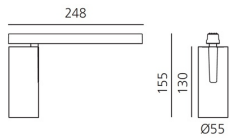

Vector Magnetic 55 - 16° 4000K DALI Brushed copper

Carlotta de Bevilacqua

IP20   Dimmerable: 

LUMINAIRE

- Watt: **26W**
- Delivered lumens output: **1516lm**
- CCT: **4000K**
- Efficiency: **64%**
- Efficacy: **58.3lm/W**
- CRI: **90**
- Dimmable Typology: **Dali**

Notes

For operation use only Artemide Power Supply kit.

DESCRIPTION

Four sizes with three different beam angles each (spot, flood, wide flood) obtained by means of refractive or hybrid optical units. Junction arm integrated in the spotlight's body to keep the barycentre aligned with the track and prevent any imbalance in possible suspension versions of the track. The junction allows 360° rotation and 90° tilting for maximum emission adjustment freedom.

DIMENSIONS

- Height: **cm 15.5**
- Diameter: **cm 5.5**
- Base Length: **cm 24.8**
- Inclination: **-90+90**
- Rotation: **360°**
- Weight: **cm 0.5**

SOURCES INCLUDED

- Category: **Led**
- Number: **1**
- Watt: **26W**
- Color temperature (K): **4000K**
- CRI: **90**
- Color Tolerance: **MacAdam 3SDCM**
- Service Life: **L70 (6K) 50000h**