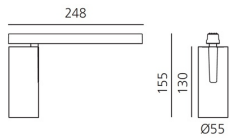

LUMINAIRE

- Watt: **26W**
- Delivered lumens output: **1516lm**
- CCT: **4000K**
- Efficiency: **64%**
- Efficacy: **58.3lm/W**
- CRI: **90**
- Dimmable Typology: **Dali**

Notes

For operation use only Artemide Power Supply kit.

DESCRIPTION

Four sizes with three different beam angles each (spot, flood, wide flood) obtained by means of refractive or hybrid optical units. Junction arm integrated in the spotlight's body to keep the barycentre aligned with the track and prevent any imbalance in possible suspension versions of the track. The junction allows 360° rotation and 90° tilting for maximum emission adjustment freedom.

PRODUCT CODE: AP15101

FEATURES

- Article Code: **AP15101**
- Colour: **White**
- Installation: **ProjectorTrack**
- Series: **Architectural Indoor**
- Environment: **Indoor**
- design by: **Carlotta de Bevilacqua**

DIMENSIONS

- Height: **cm 15.5**
- Diameter: **cm 5.5**
- Base Length: **cm 24.8**
- Inclination: **-90+90**
- Rotation: **360°**
- Weight: **cm 0.5**

SOURCES INCLUDED

- Category: **Led**
- Number: **1**
- Watt: **26W**
- Color temperature (K): **4000K**
- CRI: **90**
- Color Tolerance: **MacAdam 3SDCM**
- Service Life: **L70 (6K) 50000h**