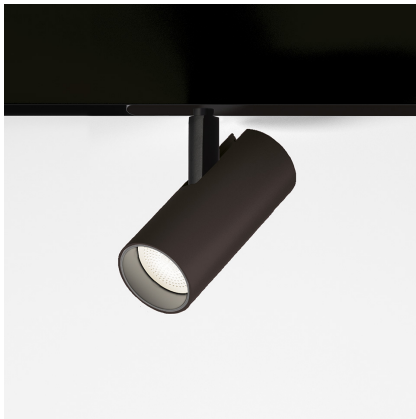

# Vector Magnetic 55 - 22° 2700K DALI Black

Carlotta de Bevilacqua

IP20   Dimmerable: 

## DESCRIPTION

Four sizes with three different beam angles each (spot, flood, wide flood) obtained by means of refractive or hybrid optical units. Junction arm integrated in the spotlight's body to keep the barycentre aligned with the track and prevent any imbalance in possible suspension versions of the track. The junction allows 360° rotation and 90° tilting for maximum emission adjustment freedom.

## DIMENSIONS

- Height: **cm 15.5**
- Diameter: **cm 5.5**
- Base Length: **cm 24.8**
- Inclination: **-90+90**
- Rotation: **360°**
- Weight: **cm 0.5**