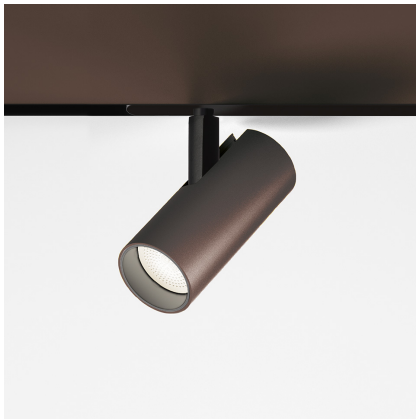

Vector Magnetic 55 - 22° 2700K DALI Brushed bronze

Carlotta de Bevilacqua

IP20   Dimmerable: 

LUMINAIRE

- Watt: **26W**
- Delivered lumens output: **1408lm**
- CCT: **2700K**
- Efficiency: **62%**
- Efficacy: **54.16lm/W**
- CRI: **90**
- Dimmable Typology: **Dali**

Notes

For operation use only Artemide Power Supply kit.

DESCRIPTION

Four sizes with three different beam angles each (spot, flood, wide flood) obtained by means of refractive or hybrid optical units. Junction arm integrated in the spotlight's body to keep the barycentre aligned with the track and prevent any imbalance in possible suspension versions of the track. The junction allows 360° rotation and 90° tilting for maximum emission adjustment freedom.

PRODUCT CODE: AP11220

FEATURES

- Article Code: **AP11220**
- Colour: **Brushed Bronze**
- Installation: **ProjectorTrack**
- Series: **Architectural Indoor**
- Environment: **Indoor**
- design by: **Carlotta de Bevilacqua**

DIMENSIONS

- Height: **cm 15.5**
- Diameter: **cm 5.5**
- Base Length: **cm 24.8**
- Inclination: **-90+90**
- Rotation: **360°**
- Weight: **cm 0.5**

SOURCES INCLUDED

- Category: **Led**
- Number: **1**
- Watt: **26W**
- Color temperature (K): **2700K**
- CRI: **90**
- Color Tolerance: **MacAdam 3SDCM**
- Service Life: **L70 (6K) 50000h**