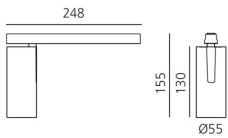

Vector Magnetic 55 - 22° 2700K DALI White

Carlotta de Bevilacqua

IP20   Dimmerable: 

LUMINAIRE

- Watt: **26W**
- Delivered lumens output: **1408lm**
- CCT: **2700K**
- Efficiency: **62%**
- Efficacy: **54.16lm/W**
- CRI: **90**
- Dimmable Typology: **Dali**

Notes

For operation use only Artemide Power Supply kit.

DESCRIPTION

Four sizes with three different beam angles each (spot, flood, wide flood) obtained by means of refractive or hybrid optical units. Junction arm integrated in the spotlight's body to keep the barycentre aligned with the track and prevent any imbalance in possible suspension versions of the track. The junction allows 360° rotation and 90° tilting for maximum emission adjustment freedom.

DIMENSIONS

- Height: **cm 15.5**
- Diameter: **cm 5.5**
- Base Length: **cm 24.8**
- Inclination: **-90+90**
- Rotation: **360°**
- Weight: **cm 0.5**

SOURCES INCLUDED

- Category: **Led**
- Number: **1**
- Watt: **26W**
- Color temperature (K): **2700K**
- CRI: **90**
- Color Tolerance: **MacAdam 3SDCM**
- Service Life: **L70 (6K) 50000h**