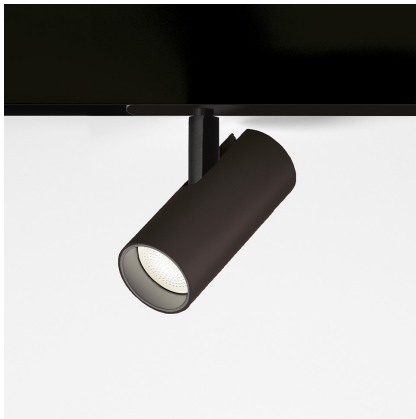

Vector Magnetic 55 - 22° 3000K DALI Black

Carlotta de Bevilacqua

IP20   Dimmerable: 

LUMINAIRE

- Watt: **26W**
- Delivered lumens output: **1466lm**
- CCT: **3000K**
- Efficiency: **62%**
- Efficacy: **56.37lm/W**
- CRI: **90**
- Dimmable Typology: **Dali**

Notes

For operation use only Artemide Power Supply kit.

DESCRIPTION

Four sizes with three different beam angles each (spot, flood, wide flood) obtained by means of refractive or hybrid optical units. Junction arm integrated in the spotlight's body to keep the barycentre aligned with the track and prevent any imbalance in possible suspension versions of the track. The junction allows 360° rotation and 90° tilting for maximum emission adjustment freedom.

PRODUCT CODE: AP10204

FEATURES

- Article Code: **AP10204**
- Colour: **Black**
- Installation: **ProjectorTrack**
- Series: **Architectural Indoor**
- Environment: **Indoor**
- design by: **Carlotta de Bevilacqua**

DIMENSIONS

- Height: **cm 15.5**
- Diameter: **cm 5.5**
- Base Length: **cm 24.8**
- Inclination: **-90+90**
- Rotation: **360°**
- Weight: **cm 0.5**

SOURCES INCLUDED

- Category: **Led**
- Number: **1**
- Watt: **26W**
- Color temperature (K): **3000K**
- CRI: **90**
- Color Tolerance: **MacAdam 3SDCM**
- Service Life: **L70 (6K) 50000h**