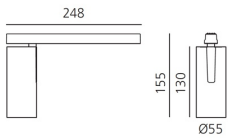

Vector Magnetic 55 - 22° 3000K DALI Black

Carlotta de Bevilacqua

IP20   Dimmerable: 

LUMINAIRE

- Watt: **26W**
- Delivered lumens output: **1466lm**
- CCT: **3000K**
- Efficiency: **62%**
- Efficacy: **56.37lm/W**
- CRI: **90**
- Dimmable Typology: **Dali**

Notes

For operation use only Artemide Power Supply kit.

DESCRIPTION

Four sizes with three different beam angles each (spot, flood, wide flood) obtained by means of refractive or hybrid optical units. Junction arm integrated in the spotlight's body to keep the barycentre aligned with the track and prevent any imbalance in possible suspension versions of the track. The junction allows 360° rotation and 90° tilting for maximum emission adjustment freedom.

DIMENSIONS

- Height: **cm 15.5**
- Diameter: **cm 5.5**
- Base Length: **cm 24.8**
- Inclination: **-90+90**
- Rotation: **360°**
- Weight: **cm 0.5**

SOURCES INCLUDED

- Category: **Led**
- Number: **1**
- Watt: **26W**
- Color temperature (K): **3000K**
- CRI: **90**
- Color Tolerance: **MacAdam 3SDCM**
- Service Life: **L70 (6K) 50000h**