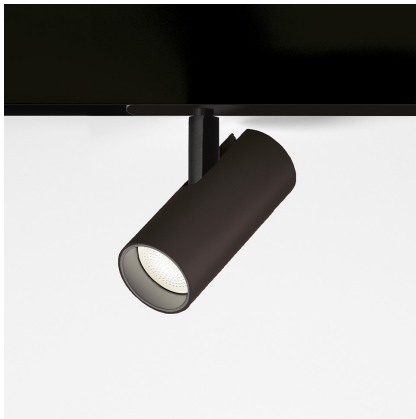

Vector Magnetic 55 - 22° 4000K DALI Black

Carlotta de Bevilacqua

IP20   Dimmerable: 

LUMINAIRE

- Watt: **26W**
- Delivered lumens output: **1489lm**
- CCT: **4000K**
- Efficiency: **62%**
- Efficacy: **57.26lm/W**
- CRI: **90**
- Dimmable Typology: **Dali**

Notes

For operation use only Artemide Power Supply kit.

DESCRIPTION

Four sizes with three different beam angles each (spot, flood, wide flood) obtained by means of refractive or hybrid optical units. Junction arm integrated in the spotlight's body to keep the barycentre aligned with the track and prevent any imbalance in possible suspension versions of the track. The junction allows 360° rotation and 90° tilting for maximum emission adjustment freedom.

PRODUCT CODE: AP15204

FEATURES

- Article Code: **AP15204**
- Colour: **Black**
- Installation: **ProjectorTrack**
- Series: **Architectural Indoor**
- Environment: **Indoor**
- design by: **Carlotta de Bevilacqua**

DIMENSIONS

- Height: **cm 15.5**
- Diameter: **cm 5.5**
- Base Length: **cm 24.8**
- Inclination: **-90+90**
- Rotation: **360°**
- Weight: **cm 0.5**

SOURCES INCLUDED

- Category: **Led**
- Number: **1**
- Watt: **26W**
- Color temperature (K): **4000K**
- CRI: **90**
- Color Tolerance: **MacAdam 3SDCM**
- Service Life: **L70 (6K) 50000h**