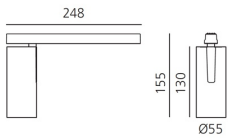

Vector Magnetic 55 - 22° 4000K DALI Black

Carlotta de Bevilacqua

IP20   Dimmerable: 

LUMINAIRE

- Watt: **26W**
- Delivered lumens output: **1489lm**
- CCT: **4000K**
- Efficiency: **62%**
- Efficacy: **57.26lm/W**
- CRI: **90**
- Dimmable Typology: **Dali**

Notes

For operation use only Artemide Power Supply kit.

DESCRIPTION

Four sizes with three different beam angles each (spot, flood, wide flood) obtained by means of refractive or hybrid optical units. Junction arm integrated in the spotlight's body to keep the barycentre aligned with the track and prevent any imbalance in possible suspension versions of the track. The junction allows 360° rotation and 90° tilting for maximum emission adjustment freedom.

DIMENSIONS

- Height: **cm 15.5**
- Diameter: **cm 5.5**
- Base Length: **cm 24.8**
- Inclination: **-90+90**
- Rotation: **360°**
- Weight: **cm 0.5**

SOURCES INCLUDED

- Category: **Led**
- Number: **1**
- Watt: **26W**
- Color temperature (K): **4000K**
- CRI: **90**
- Color Tolerance: **MacAdam 3SDCM**
- Service Life: **L70 (6K) 50000h**