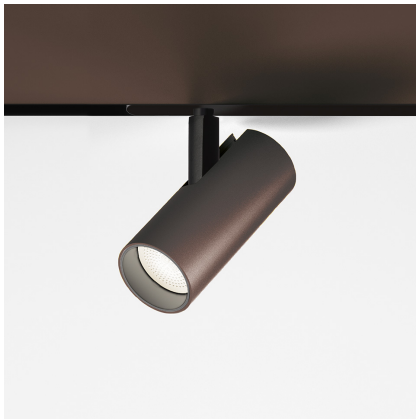

Vector Magnetic 55 - 22° 4000K DALI Brushed bronze

Carlotta de Bevilacqua

IP20   Dimmerable: 

LUMINAIRE

- Watt: **26W**
- Delivered lumens output: **1489lm**
- CCT: **4000K**
- Efficiency: **62%**
- Efficacy: **57.26lm/W**
- CRI: **90**
- Dimmable Typology: **Dali**

Notes

For operation use only Artemide Power Supply kit.

DESCRIPTION

Four sizes with three different beam angles each (spot, flood, wide flood) obtained by means of refractive or hybrid optical units. Junction arm integrated in the spotlight's body to keep the barycentre aligned with the track and prevent any imbalance in possible suspension versions of the track. The junction allows 360° rotation and 90° tilting for maximum emission adjustment freedom.

PRODUCT CODE: AP15220

FEATURES

- Article Code: **AP15220**
- Colour: **Brushed Bronze**
- Installation: **ProjectorTrack**
- Series: **Architectural Indoor**
- Environment: **Indoor**
- design by: **Carlotta de Bevilacqua**

DIMENSIONS

- Height: **cm 15.5**
- Diameter: **cm 5.5**
- Base Length: **cm 24.8**
- Inclination: **-90+90**
- Rotation: **360°**
- Weight: **cm 0.5**

SOURCES INCLUDED

- Category: **Led**
- Number: **1**
- Watt: **26W**
- Color temperature (K): **4000K**
- CRI: **90**
- Color Tolerance: **MacAdam 3SDCM**
- Service Life: **L70 (6K) 50000h**