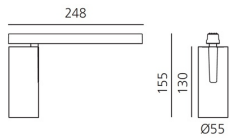

Vector Magnetic 55 - 22° 4000K DALI Brushed copper

Carlotta de Bevilacqua

IP20   Dimmerable: 

LUMINAIRE

- Watt: **26W**
- Delivered lumens output: **1489lm**
- CCT: **4000K**
- Efficiency: **62%**
- Efficacy: **57.26lm/W**
- CRI: **90**
- Dimmable Typology: **Dali**

Notes

For operation use only Artemide Power Supply kit.

DESCRIPTION

Four sizes with three different beam angles each (spot, flood, wide flood) obtained by means of refractive or hybrid optical units. Junction arm integrated in the spotlight's body to keep the barycentre aligned with the track and prevent any imbalance in possible suspension versions of the track. The junction allows 360° rotation and 90° tilting for maximum emission adjustment freedom.

DIMENSIONS

- Height: **cm 15.5**
- Diameter: **cm 5.5**
- Base Length: **cm 24.8**
- Inclination: **-90+90**
- Rotation: **360°**
- Weight: **cm 0.5**

SOURCES INCLUDED

- Category: **Led**
- Number: **1**
- Watt: **26W**
- Color temperature (K): **4000K**
- CRI: **90**
- Color Tolerance: **MacAdam 3SDCM**
- Service Life: **L70 (6K) 50000h**