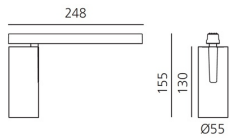

Vector Magnetic 55 - 22° 4000K DALI White

Carlotta de Bevilacqua

IP20   Dimmerable: 

LUMINAIRE

- Watt: **26W**
- Delivered lumens output: **1489lm**
- CCT: **4000K**
- Efficiency: **62%**
- Efficacy: **57.26lm/W**
- CRI: **90**
- Dimmable Typology: **Dali**

Notes

For operation use only Artemide Power Supply kit.

DESCRIPTION

Four sizes with three different beam angles each (spot, flood, wide flood) obtained by means of refractive or hybrid optical units. Junction arm integrated in the spotlight's body to keep the barycentre aligned with the track and prevent any imbalance in possible suspension versions of the track. The junction allows 360° rotation and 90° tilting for maximum emission adjustment freedom.

DIMENSIONS

- Height: **cm 15.5**
- Diameter: **cm 5.5**
- Base Length: **cm 24.8**
- Inclination: **-90+90**
- Rotation: **360°**
- Weight: **cm 0.5**

SOURCES INCLUDED

- Category: **Led**
- Number: **1**
- Watt: **26W**
- Color temperature (K): **4000K**
- CRI: **90**
- Color Tolerance: **MacAdam 3SDCM**
- Service Life: **L70 (6K) 50000h**