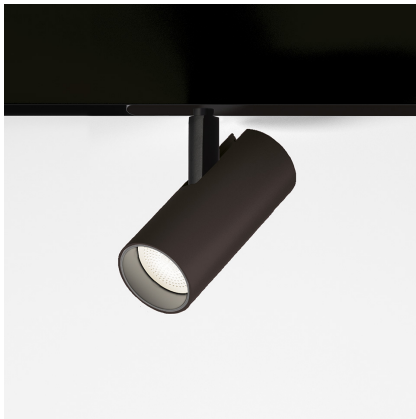

# Vector Magnetic 55 - 32° 2700K DALI Black

Carlotta de Bevilacqua

IP20   Dimmerable: 

## DESCRIPTION

Four sizes with three different beam angles each (spot, flood, wide flood) obtained by means of refractive or hybrid optical units. Junction arm integrated in the spotlight's body to keep the barycentre aligned with the track and prevent any imbalance in possible suspension versions of the track. The junction allows 360° rotation and 90° tilting for maximum emission adjustment freedom.

## DIMENSIONS

- Height: **cm 15.5**
- Diameter: **cm 5.5**
- Base Length: **cm 24.8**
- Inclination: **-90+90**
- Rotation: **360°**
- Weight: **cm 0.5**