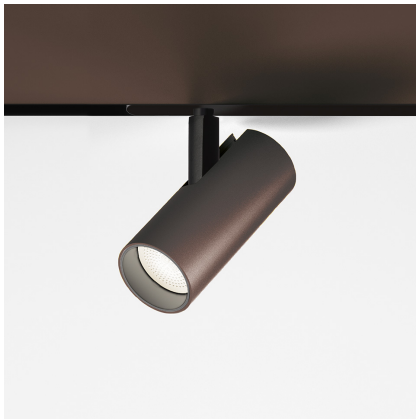

Vector Magnetic 55 - 32° 2700K DALI Brushed bronze

Carlotta de Bevilacqua

IP20   Dimmerable: 

LUMINAIRE

- Watt: **26W**
- Delivered lumens output: **1534lm**
- CCT: **2700K**
- Efficiency: **68%**
- Efficacy: **59lm/W**
- CRI: **90**
- Dimmable Typology: **Dali**

Notes

For operation use only Artemide Power Supply kit.

DESCRIPTION

Four sizes with three different beam angles each (spot, flood, wide flood) obtained by means of refractive or hybrid optical units. Junction arm integrated in the spotlight's body to keep the barycentre aligned with the track and prevent any imbalance in possible suspension versions of the track. The junction allows 360° rotation and 90° tilting for maximum emission adjustment freedom.

PRODUCT CODE: AP11320

FEATURES

- Article Code: **AP11320**
- Colour: **Brushed Bronze**
- Installation: **ProjectorTrack**
- Series: **Architectural Indoor**
- Environment: **Indoor**
- design by: **Carlotta de Bevilacqua**

DIMENSIONS

- Height: **cm 15.5**
- Diameter: **cm 5.5**
- Base Length: **cm 24.8**
- Inclination: **-90+90**
- Rotation: **360°**
- Weight: **cm 0.5**

SOURCES INCLUDED

- Category: **Led**
- Number: **1**
- Watt: **26W**
- Color temperature (K): **2700K**
- CRI: **90**
- Color Tolerance: **MacAdam 3SDCM**
- Service Life: **L70 (6K) 50000h**