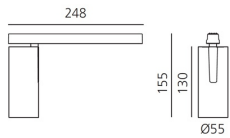

Vector Magnetic 55 - 32° 2700K DALI White

Carlotta de Bevilacqua

IP20   Dimmerable: 

LUMINAIRE

- Watt: **26W**
- Delivered lumens output: **1534lm**
- CCT: **2700K**
- Efficiency: **68%**
- Efficacy: **59lm/W**
- CRI: **90**
- Dimmable Typology: **Dali**

Notes

For operation use only Artemide Power Supply kit.

DESCRIPTION

Four sizes with three different beam angles each (spot, flood, wide flood) obtained by means of refractive or hybrid optical units. Junction arm integrated in the spotlight's body to keep the barycentre aligned with the track and prevent any imbalance in possible suspension versions of the track. The junction allows 360° rotation and 90° tilting for maximum emission adjustment freedom.

DIMENSIONS

- Height: **cm 15.5**
- Diameter: **cm 5.5**
- Base Length: **cm 24.8**
- Inclination: **-90+90**
- Rotation: **360°**
- Weight: **cm 0.5**

SOURCES INCLUDED

- Category: **Led**
- Number: **1**
- Watt: **26W**
- Color temperature (K): **2700K**
- CRI: **90**
- Color Tolerance: **MacAdam 3SDCM**
- Service Life: **L70 (6K) 50000h**