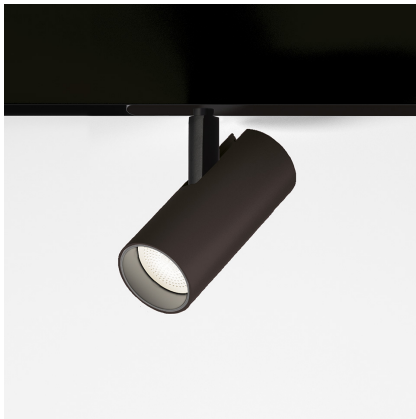

Vector Magnetic 55 - 32° 3000K DALI Black

Carlotta de Bevilacqua

IP20   Dimmerable: 

LUMINAIRE

- Watt: **26W**
- Delivered lumens output: **1597lm**
- CCT: **3000K**
- Efficiency: **68%**
- Efficacy: **61.41lm/W**
- CRI: **90**
- Dimmable Typology: **Dali**

Notes

For operation use only Artemide Power Supply kit.

DESCRIPTION

Four sizes with three different beam angles each (spot, flood, wide flood) obtained by means of refractive or hybrid optical units. Junction arm integrated in the spotlight's body to keep the barycentre aligned with the track and prevent any imbalance in possible suspension versions of the track. The junction allows 360° rotation and 90° tilting for maximum emission adjustment freedom.

PRODUCT CODE: AP10304

FEATURES

- Article Code: **AP10304**
- Colour: **Black**
- Installation: **ProjectorTrack**
- Series: **Architectural Indoor**
- Environment: **Indoor**
- design by: **Carlotta de Bevilacqua**

DIMENSIONS

- Height: **cm 15.5**
- Diameter: **cm 5.5**
- Base Length: **cm 24.8**
- Inclination: **-90+90**
- Rotation: **360°**
- Weight: **cm 0.5**

SOURCES INCLUDED

- Category: **Led**
- Number: **1**
- Watt: **26W**
- Color temperature (K): **3000K**
- CRI: **90**
- Color Tolerance: **MacAdam 3SDCM**
- Service Life: **L70 (6K) 50000h**