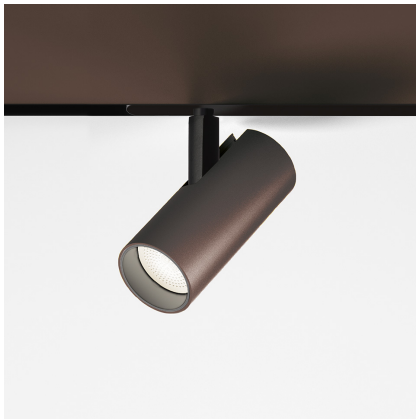

# Vector Magnetic 55 - 32° 3000K DALI Brushed bronze

Carlotta de Bevilacqua

IP20   Dimmerable: 

## DESCRIPTION

Four sizes with three different beam angles each (spot, flood, wide flood) obtained by means of refractive or hybrid optical units. Junction arm integrated in the spotlight's body to keep the barycentre aligned with the track and prevent any imbalance in possible suspension versions of the track. The junction allows 360° rotation and 90° tilting for maximum emission adjustment freedom.

## FEATURES

- Article Code: **AP10320**
- Colour: **Brushed Bronze**
- Installation: **Recessed**
- Series: **Architectural Indoor**
- Environment: **Indoor**
- design by: **Carlotta de Bevilacqua**

## DIMENSIONS

- Height: **cm 15.5**
- Diameter: **cm 5.5**
- Base Length: **cm 24.8**
- Inclination: **-90+90**
- Rotation: **360°**
- Weight: **cm 0.5**