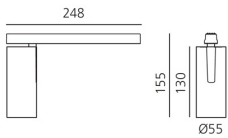

Vector Magnetic 55 - 32° 3000K DALI Brushed silver

Carlotta de Bevilacqua

IP20   Dimmerable: 

LUMINAIRE

- Watt: **26W**
- Delivered lumens output: **1597lm**
- CCT: **3000K**
- Efficiency: **68%**
- Efficacy: **61.41lm/W**
- CRI: **90**
- Dimmable Typology: **Dali**

Notes

For operation use only Artemide Power Supply kit.

DESCRIPTION

Four sizes with three different beam angles each (spot, flood, wide flood) obtained by means of refractive or hybrid optical units. Junction arm integrated in the spotlight's body to keep the barycentre aligned with the track and prevent any imbalance in possible suspension versions of the track. The junction allows 360° rotation and 90° tilting for maximum emission adjustment freedom.

PRODUCT CODE: AP10315

FEATURES

- Article Code: **AP10315**
- Colour: **Brushed Silver**
- Installation: **Track**
- Series: **Architectural Indoor**
- Environment: **Indoor**
- design by: **Carlotta de Bevilacqua**

DIMENSIONS

- Height: **cm 15.5**
- Diameter: **cm 5.5**
- Base Length: **cm 24.8**
- Inclination: **-90+90**
- Rotation: **360°**
- Weight: **cm 0.5**

SOURCES INCLUDED

- Category: **Led**
- Number: **1**
- Watt: **26W**
- Color temperature (K): **3000K**
- CRI: **90**
- Color Tolerance: **MacAdam 3SDCM**
- Service Life: **L70 (6K) 50000h**