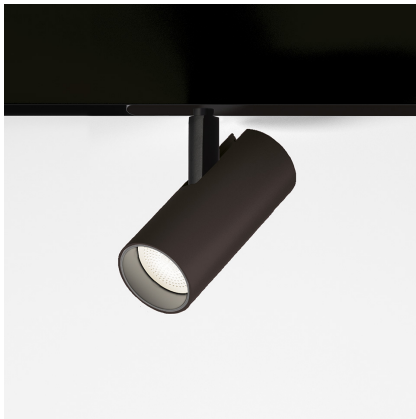

# Vector Magnetic 55 - 32° 4000K DALI Black

Carlotta de Bevilacqua

IP20   Dimmerable: 

## DESCRIPTION

Four sizes with three different beam angles each (spot, flood, wide flood) obtained by means of refractive or hybrid optical units. Junction arm integrated in the spotlight's body to keep the barycentre aligned with the track and prevent any imbalance in possible suspension versions of the track. The junction allows 360° rotation and 90° tilting for maximum emission adjustment freedom.

## DIMENSIONS

- Height: **cm 15.5**
- Diameter: **cm 5.5**
- Base Length: **cm 24.8**
- Inclination: **-90+90**
- Rotation: **360°**
- Weight: **cm 0.5**