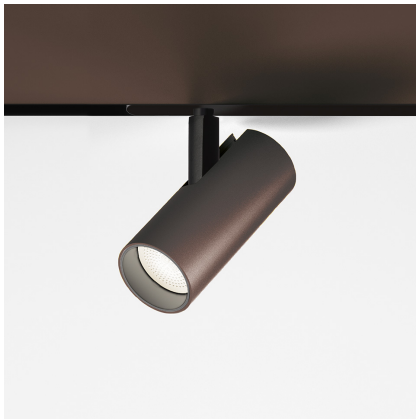

# Vector Magnetic 55 - 32° 4000K DALI Brushed bronze

Carlotta de Bevilacqua

IP20   Dimmerable: 

## DESCRIPTION

Four sizes with three different beam angles each (spot, flood, wide flood) obtained by means of refractive or hybrid optical units. Junction arm integrated in the spotlight's body to keep the barycentre aligned with the track and prevent any imbalance in possible suspension versions of the track. The junction allows 360° rotation and 90° tilting for maximum emission adjustment freedom.

## DIMENSIONS

- Height: **cm 15.5**
- Diameter: **cm 5.5**
- Base Length: **cm 24.8**
- Inclination: **-90+90**
- Rotation: **360°**
- Weight: **cm 0.5**